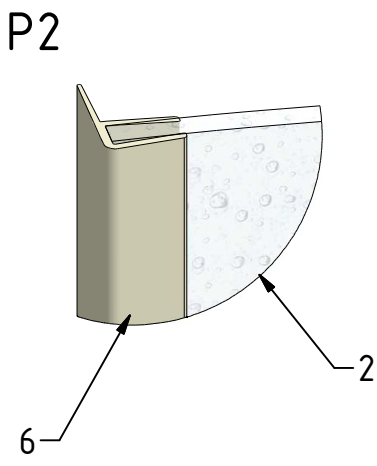

15. 8x (M5425)

19. 2x (MA0013)

18. 1x (M0838)
Ø2,8

Y=Y

F 8x

D 8x

E 8x

G 8x

SILICONE

SILICONE

AF

AF

MIN 100mm

V75	800	clear glass	ND03-0443-00-02
		chinchilla glass	ND03-0443-00-03
		rauch glass	ND03-0443-00-14
		bronze glass	ND03-0443-00-19
		priting glass	ND03-0443-00-17
	900	clear glass	ND03-0444-00-02
		chinchilla glass	ND03-0444-00-03
		rauch glass	ND03-0444-00-14
		bronze glass	ND03-0444-00-19
		priting glass	ND03-0444-00-17
V76	800;900	clear glass	ND02-0618-00-02
		chinchilla glass	ND02-0618-00-03
		rauch glass	ND02-0618-00-14
		bronze glass	ND02-0618-00-19
		priting glass	ND02-0618-00-17