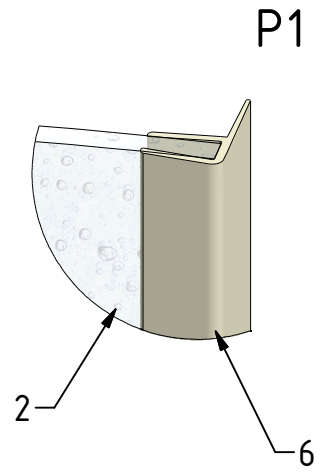

15. 8x (M5425)

19. 2x (MA0013)

18. 1x (M0838)
Ø2,8

Y=Y

F 8x

D 8x

E 8x

G 8x

SILICONE

SILICONE

AF

AF

MIN 100mm

V75	800	clear glass	ND03-0443-00-02
		chinchilla glass	ND03-0443-00-03
		rauch glass	ND03-0443-00-14
		bronze glass	ND03-0443-00-19
		priting glass	ND03-0443-00-17
	900	clear glass	ND03-0444-00-02
		chinchilla glass	ND03-0444-00-03
		rauch glass	ND03-0444-00-14
		bronze glass	ND03-0444-00-19
		priting glass	ND03-0444-00-17
V76	800;900	clear glass	ND02-0618-00-02
		chinchilla glass	ND02-0618-00-03
		rauch glass	ND02-0618-00-14
		bronze glass	ND02-0618-00-19
		priting glass	ND02-0618-00-17