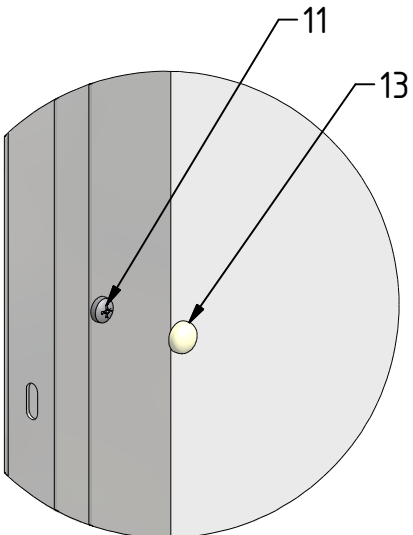

AB

AD 6x

AD

AE 6x

AF 6x

P110	800		P2826
	900		P2825

V87	800	matt glass	ND03-0449-00-04
		rauch glass	ND03-0449-00-14
		priting glass	ND03-0449-00-17
	900	matt glass	ND03-0450-00-04
		rauch glass	ND03-0450-00-14
		priting glass	ND03-0450-00-17
V88	800;900	matt glass	ND02-0623-00-04
		rauch glass	ND02-0623-00-14
		priting glass	ND02-0623-00-17