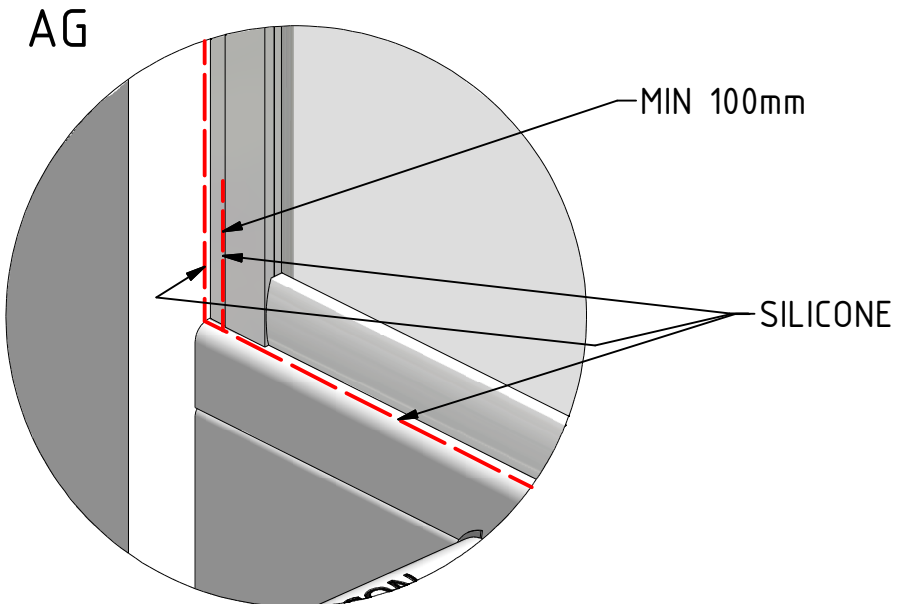

AB

AD 6x

AD

AE 6x

AF 6x

P110	800		P2826
	900		P2825

V87	800	matt glass	ND03-0449-00-04
		rauch glass	ND03-0449-00-14
		priting glass	ND03-0449-00-17
	900	matt glass	ND03-0450-00-04
		rauch glass	ND03-0450-00-14
		priting glass	ND03-0450-00-17
V88	800;900	matt glass	ND02-0623-00-04
		rauch glass	ND02-0623-00-14
		priting glass	ND02-0623-00-17