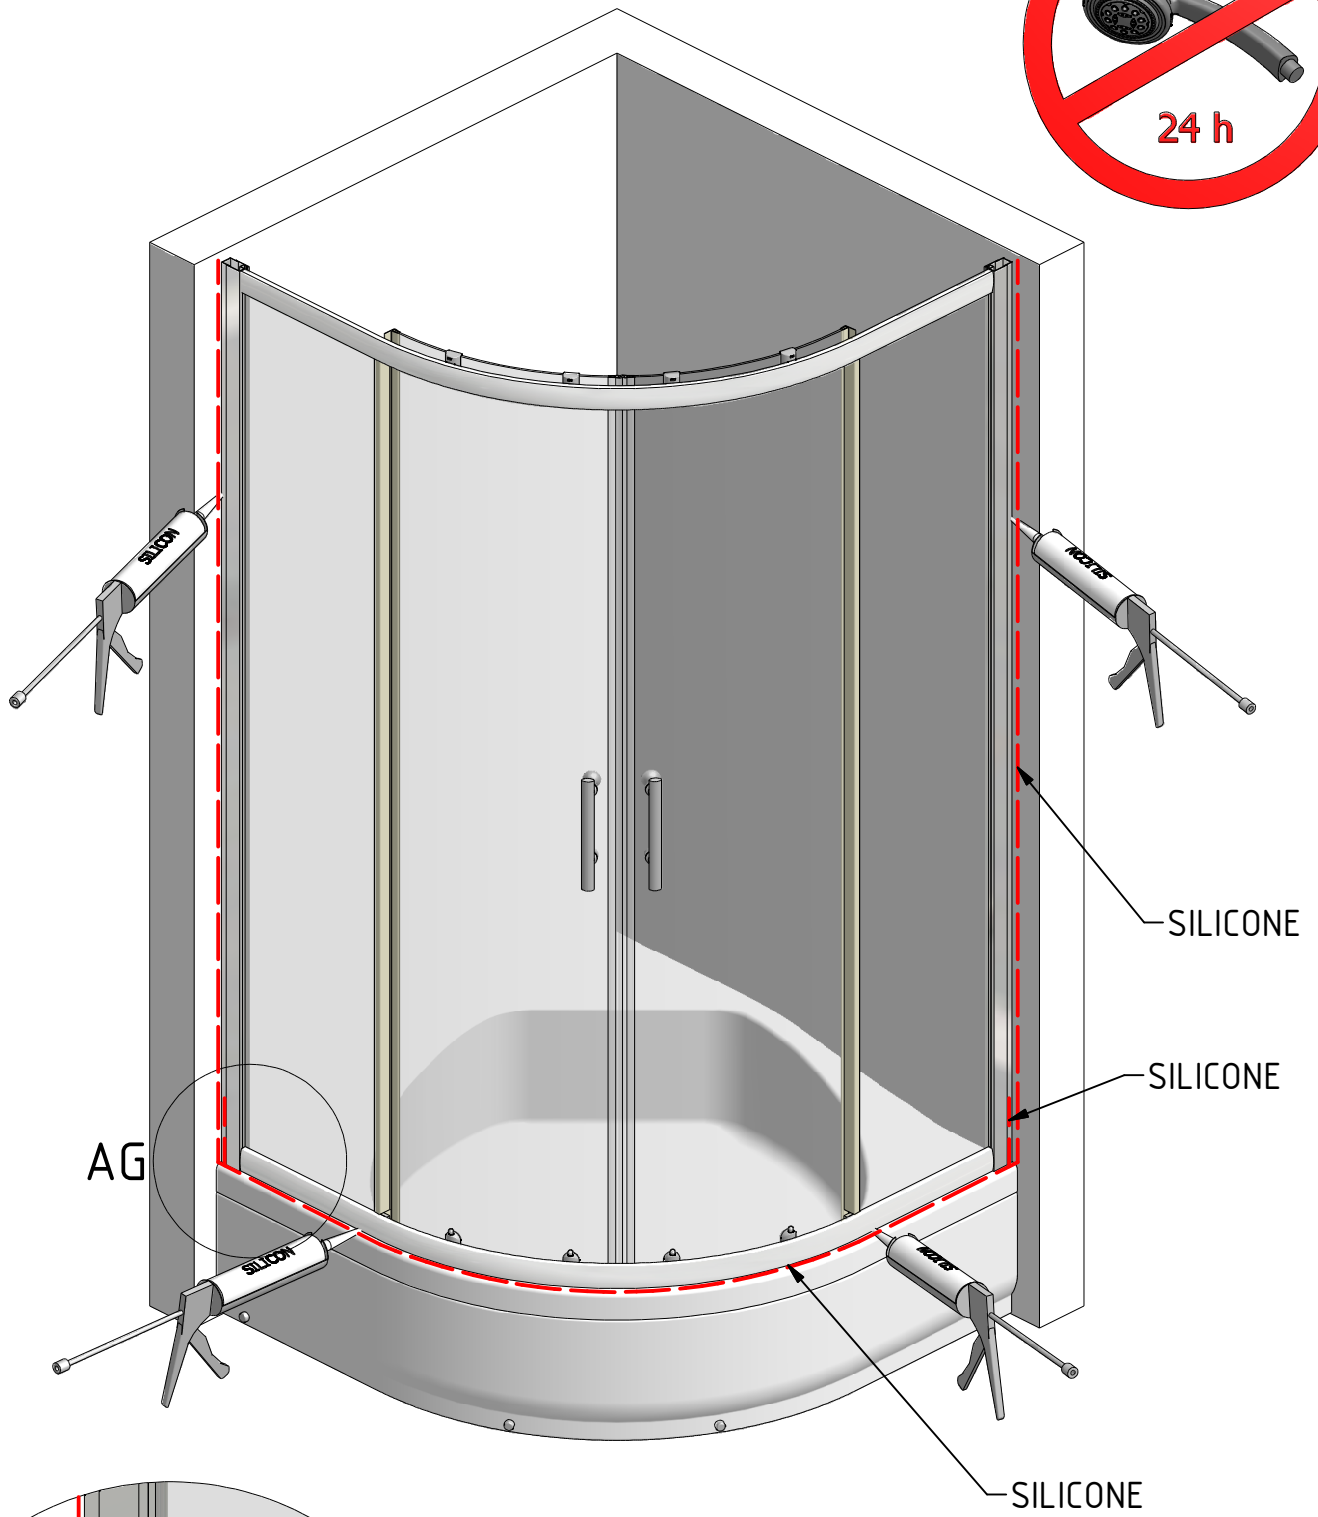

AB

AD 6x

AD

AE 6x

AF 6x

P110	800		P2826
	900		P2825

V87	800	matt glass	ND03-0449-00-04
		rauch glass	ND03-0449-00-14
		priting glass	ND03-0449-00-17
	900	matt glass	ND03-0450-00-04
		rauch glass	ND03-0450-00-14
		priting glass	ND03-0450-00-17
V88	800;900	matt glass	ND02-0623-00-04
		rauch glass	ND02-0623-00-14
		priting glass	ND02-0623-00-17