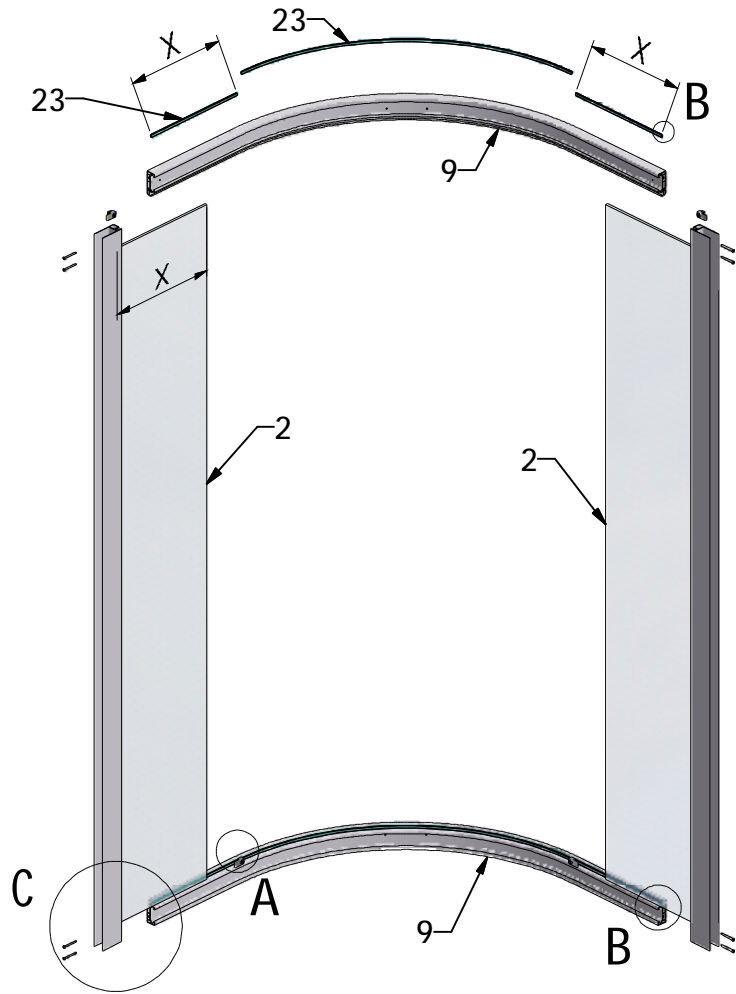

ECR2/800 X=168mm
ECR2/900 X=268mm
ECR2/1000 X=368mm

2-5

ECR2/Nesmont