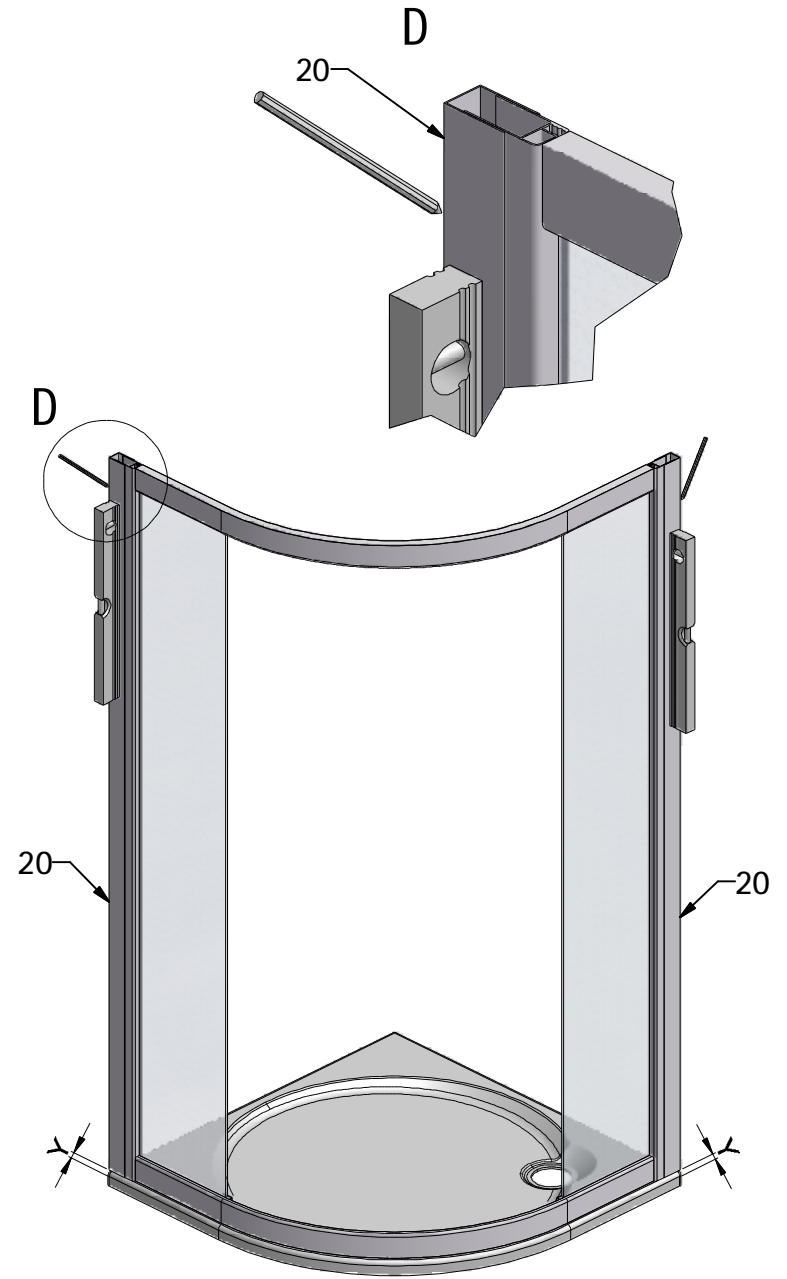

ECR2/800 X=168mm
ECR2/900 X=268mm
ECR2/1000 X=368mm

2-5

ECR2/Nesmont