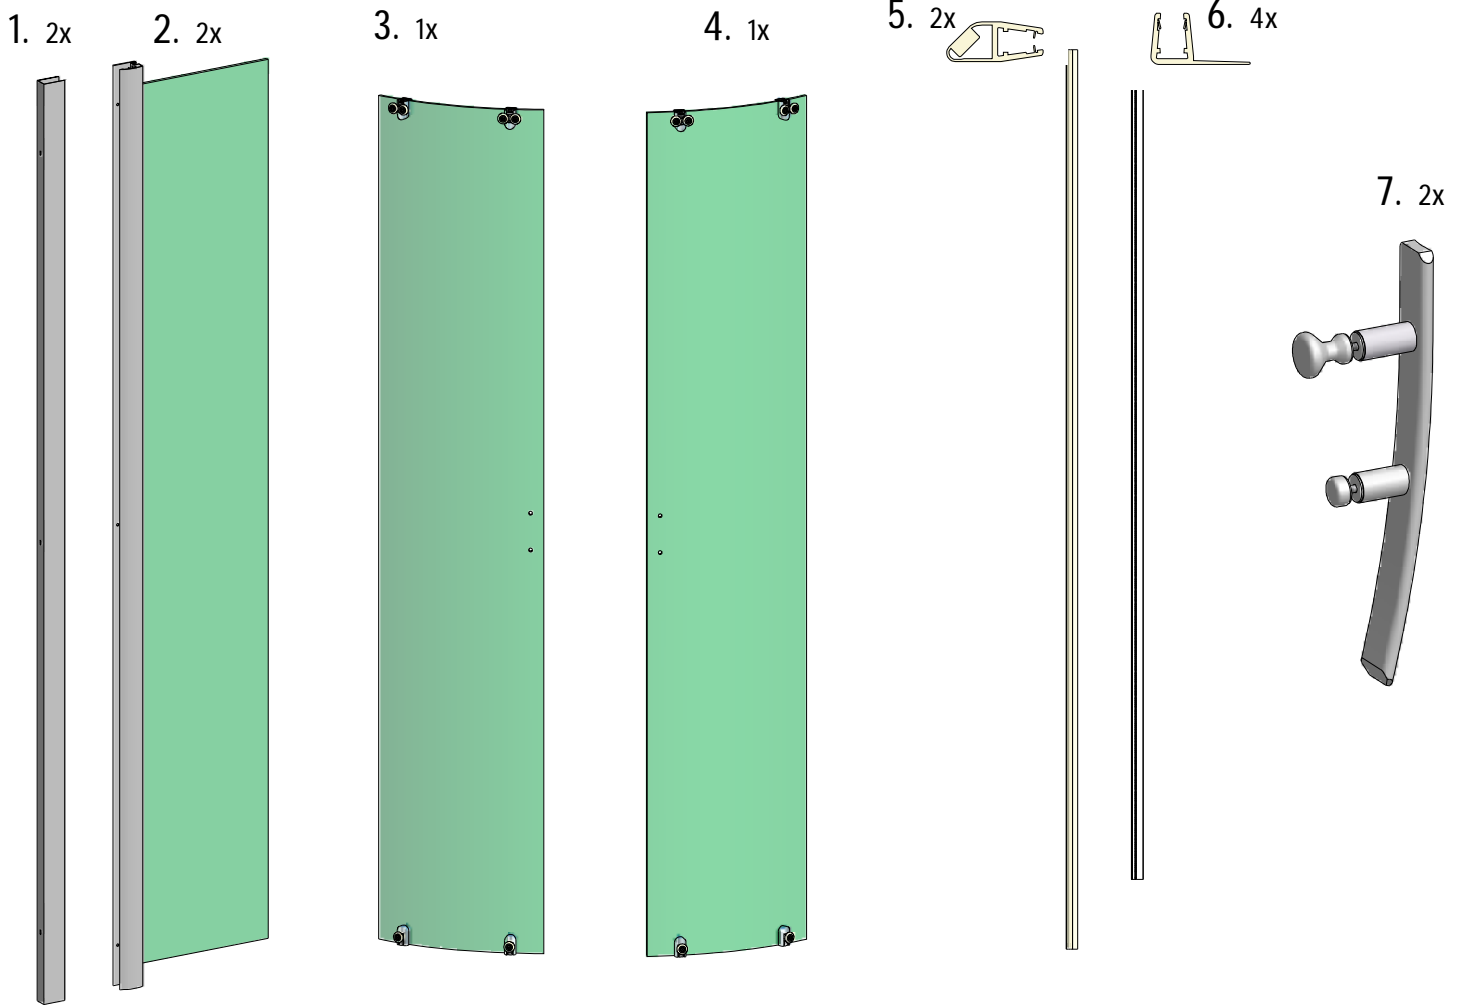

6 x

S15	800/1850	brillant/clear glass	ND03-0246-00-02
		brillant/satinato glass	ND03-0246-00-15
	800/2000	brillant/clear glass	ND03-0412-00-02
		900/1850	brillant/clear glass
	brillant/satinato glass		ND03-0247-00-15
	brillant/chinchilla glass		ND03-0247-00-03
	900/2000	brillant/clear glass	ND03-0413-00-02
		brillant/chinchilla glass	ND03-0413-00-03
		brillant/priting glass	ND03-0413-00-17
	1000/1850	brillant/clear glass	ND03-0248-00-02
brillant/satinato glass		ND03-0248-00-15	
1000/2000	brillant/clear glass	ND03-0414-00-02	

P86	1850 mm		P2871
	2000 mm		P2873

P87	800		M8031
	900		M7651
	1000		M8032

P88	1850 mm		P2872
	2000 mm		P2863

V63	800/1850	clear glass	ND03-0415-00-02
		satinato glass	ND03-0415-00-15
	800/2000	clear glass	ND03-0418-00-02
		900/1850	clear glass
	satinato glass		ND03-0416-00-15
	chinchilla glass		ND03-0416-00-03
	900/2000	clear glass	ND03-0419-00-02
		chinchilla glass	ND03-0419-00-03
		priting glass	ND03-0419-00-17
	1000/1850	clear glass	ND03-0417-00-02
		satinato glass	ND03-0417-00-15
	1000/2000	clear glass	ND03-0420-00-02