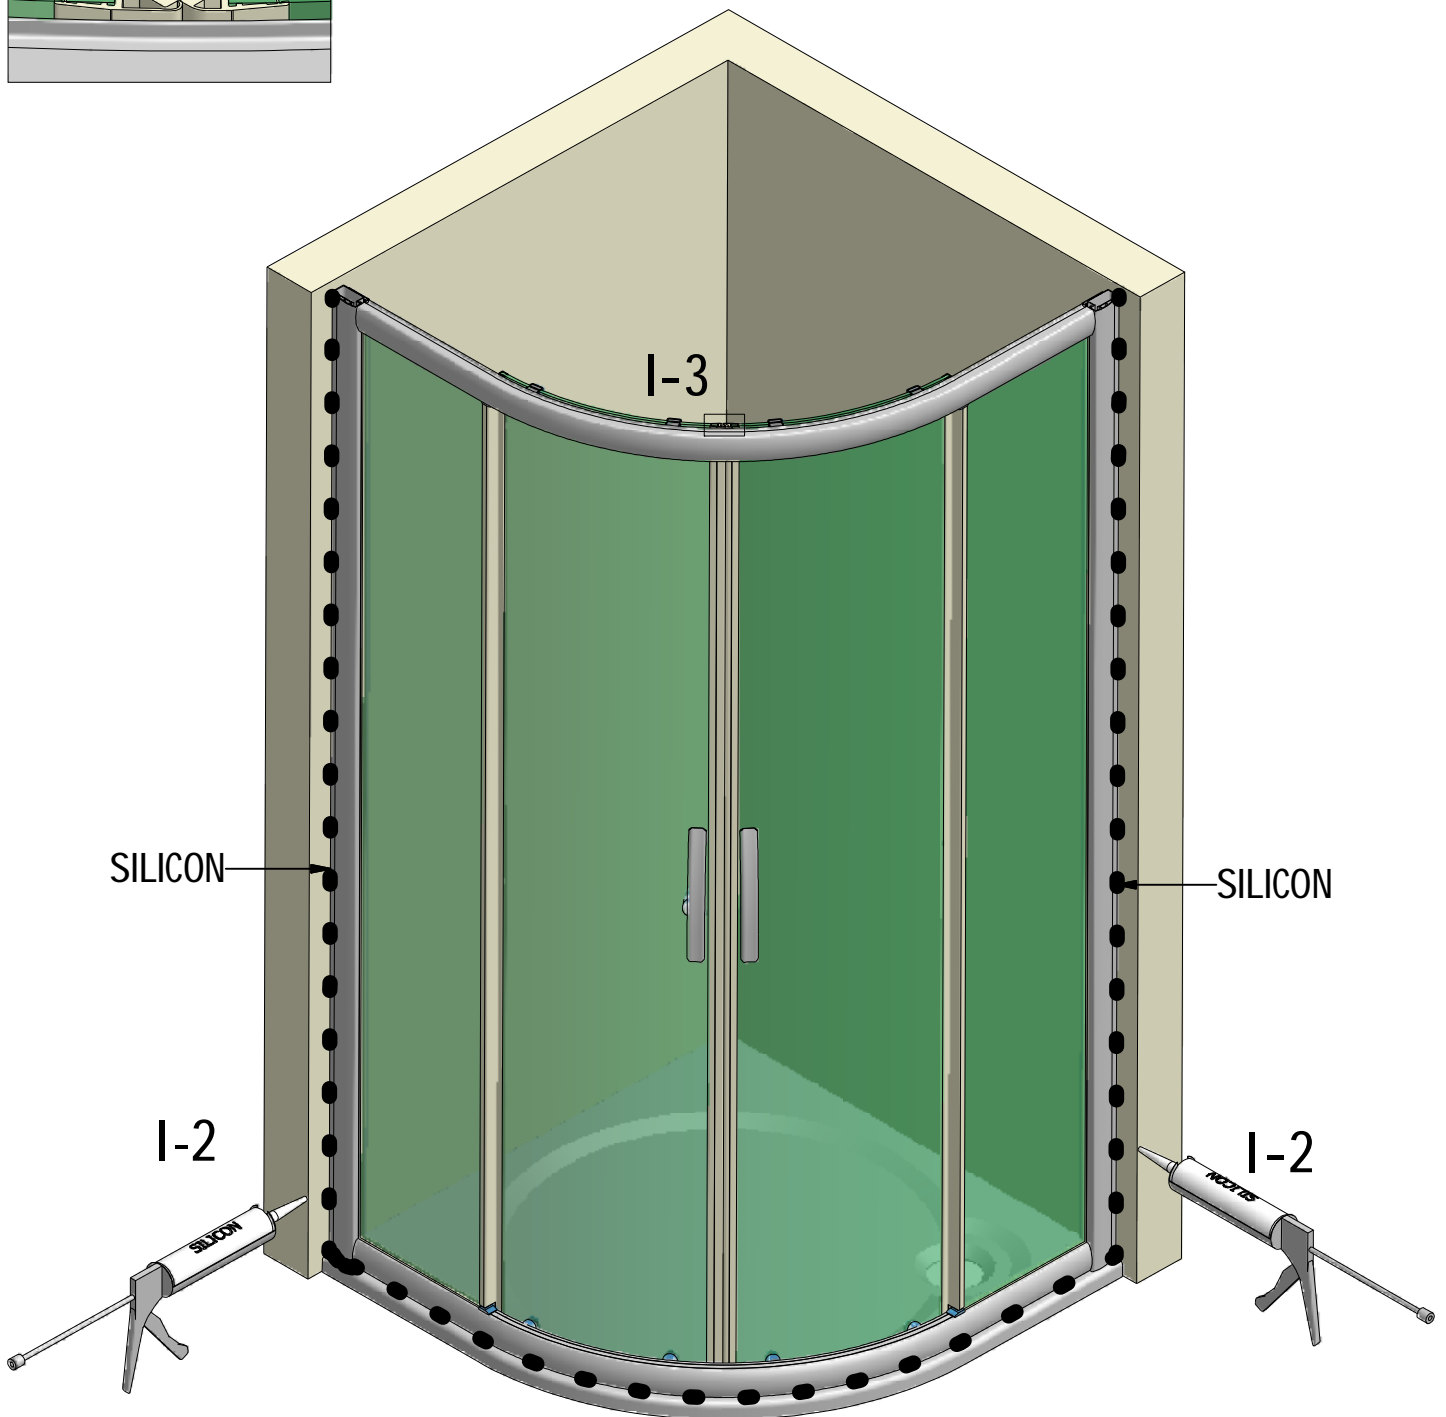

6 x

S15	800/1850	brillant/clear glass	ND03-0246-00-02
		brillant/satinato glass	ND03-0246-00-15
	800/2000	brillant/clear glass	ND03-0412-00-02
		900/1850	brillant/clear glass
	brillant/satinato glass		ND03-0247-00-15
	brillant/chinchilla glass		ND03-0247-00-03
	900/2000	brillant/clear glass	ND03-0413-00-02
		brillant/chinchilla glass	ND03-0413-00-03
		brillant/priting glass	ND03-0413-00-17
	1000/1850	brillant/clear glass	ND03-0248-00-02
brillant/satinato glass		ND03-0248-00-15	
1000/2000	brillant/clear glass	ND03-0414-00-02	

P86	1850 mm		P2871
	2000 mm		P2873

P87	800		M8031
	900		M7651
	1000		M8032

P88	1850 mm		P2872
	2000 mm		P2863

V63	800/1850	clear glass	ND03-0415-00-02
		satinato glass	ND03-0415-00-15
	800/2000	clear glass	ND03-0418-00-02
		900/1850	clear glass
	satinato glass		ND03-0416-00-15
	chinchilla glass		ND03-0416-00-03
	900/2000	clear glass	ND03-0419-00-02
		chinchilla glass	ND03-0419-00-03
		priting glass	ND03-0419-00-17
	1000/1850	clear glass	ND03-0417-00-02
		satinato glass	ND03-0417-00-15
	1000/2000	clear glass	ND03-0420-00-02