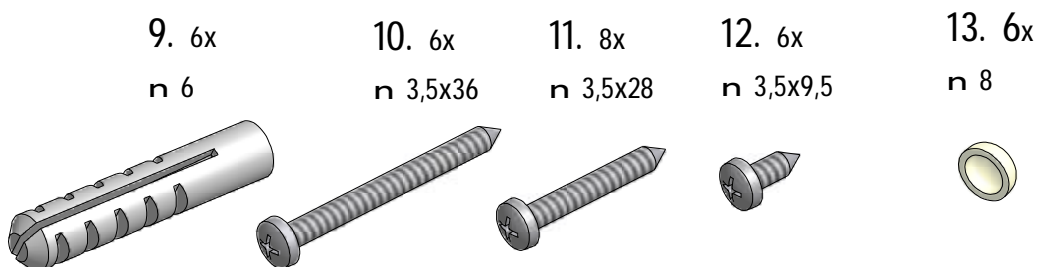

6 x

S15	800/1850	brillant/clear glass	ND03-0246-00-02
		brillant/satinato glass	ND03-0246-00-15
	800/2000	brillant/clear glass	ND03-0412-00-02
		900/1850	brillant/clear glass
	brillant/satinato glass		ND03-0247-00-15
	brillant/chinchilla glass		ND03-0247-00-03
	900/2000	brillant/clear glass	ND03-0413-00-02
		brillant/chinchilla glass	ND03-0413-00-03
		brillant/priting glass	ND03-0413-00-17
	1000/1850	brillant/clear glass	ND03-0248-00-02
brillant/satinato glass		ND03-0248-00-15	
1000/2000	brillant/clear glass	ND03-0414-00-02	

P86	1850 mm		P2871
	2000 mm		P2873

P87	800		M8031
	900		M7651
	1000		M8032

P88	1850 mm		P2872
	2000 mm		P2863

V63	800/1850	clear glass	ND03-0415-00-02
		satinato glass	ND03-0415-00-15
	800/2000	clear glass	ND03-0418-00-02
		900/1850	clear glass
	satinato glass		ND03-0416-00-15
	chinchilla glass		ND03-0416-00-03
	900/2000	clear glass	ND03-0419-00-02
		chinchilla glass	ND03-0419-00-03
		priting glass	ND03-0419-00-17
	1000/1850	clear glass	ND03-0417-00-02
		satinato glass	ND03-0417-00-15
	1000/2000	clear glass	ND03-0420-00-02