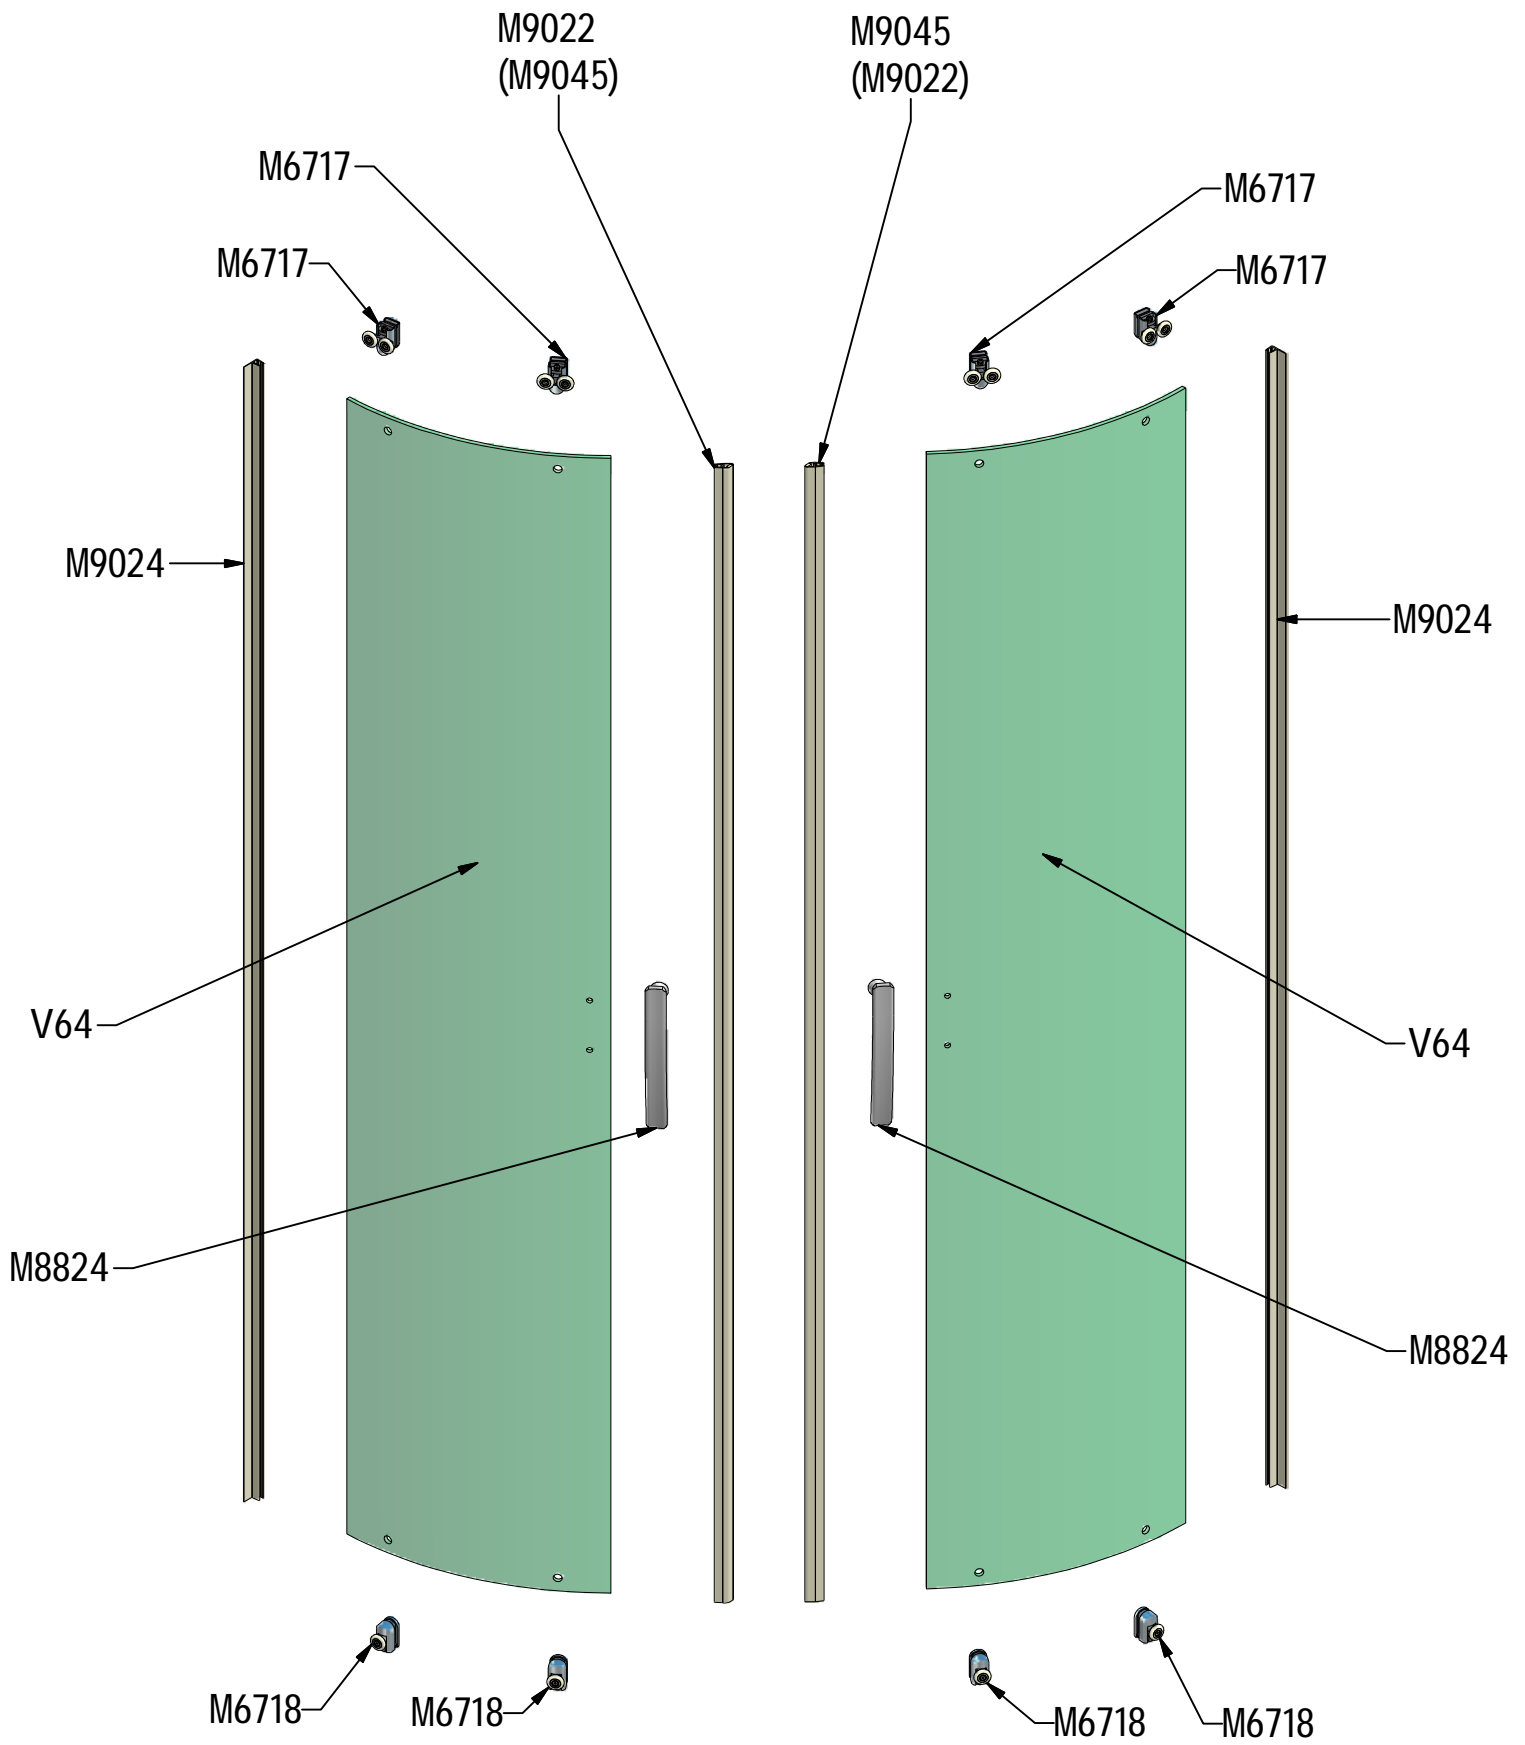

6 x

S15	800/1850	brillant/clear glass	ND03-0246-00-02
		brillant/satinato glass	ND03-0246-00-15
	800/2000	brillant/clear glass	ND03-0412-00-02
		900/1850	brillant/clear glass
	brillant/satinato glass		ND03-0247-00-15
	brillant/chinchilla glass		ND03-0247-00-03
	900/2000	brillant/clear glass	ND03-0413-00-02
		brillant/chinchilla glass	ND03-0413-00-03
		brillant/priting glass	ND03-0413-00-17
	1000/1850	brillant/clear glass	ND03-0248-00-02
brillant/satinato glass		ND03-0248-00-15	
1000/2000	brillant/clear glass	ND03-0414-00-02	

P86	1850 mm		P2871
	2000 mm		P2873

P87	800		M8031
	900		M7651
	1000		M8032

P88	1850 mm		P2872
	2000 mm		P2863

V63	800/1850	clear glass	ND03-0415-00-02
		satinato glass	ND03-0415-00-15
	800/2000	clear glass	ND03-0418-00-02
		900/1850	clear glass
	satinato glass		ND03-0416-00-15
	chinchilla glass		ND03-0416-00-03
	900/2000	clear glass	ND03-0419-00-02
		chinchilla glass	ND03-0419-00-03
		priting glass	ND03-0419-00-17
	1000/1850	clear glass	ND03-0417-00-02
		satinato glass	ND03-0417-00-15
	1000/2000	clear glass	ND03-0420-00-02

V64	800;900;1000/1850	clear glass	ND02-0566-00-02
		satinato glass	ND02-0566-00-15
		chinchilla glass	ND02-0566-00-03
	800;900;1000/2000	clear glass	ND02-0567-00-02
		chinchilla glass	ND02-0567-00-03
		priting glass	ND02-0567-00-17